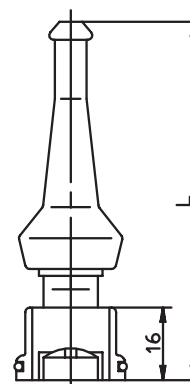

Note: mineral-insulated resistance thermometers, see Data Sheet 90.2221

● available from stock

909726

Item 5

LEMOSA coupling for temperatures from -60 to +260 °C

Diameter D in mm	Length L in mm	Part no.
LEMOSA coupling 2-pin, size 0 for cable diameters up to 4.2 mm		
9	35.0	00044806 ●
LEMOSA coupling 4-pin, size 0 for cable diameters up to 4.8 mm		
9	35.0	00326987 ●
LEMOSA coupling 4-pin, size II for cable diameters up to 6.7 mm		
15	52.5	00058087 ●

Coupling for screw-in resistance thermometers

JUMO VIBROtemp Type 902004/10

Length L in mm	Temperature in °C	Part no.
Coupling, 4-part		
53	-20 to +80	00201426 ●
Coupling, 6-part, sealed to IP65		
80	-50 to +140	00089930 ●