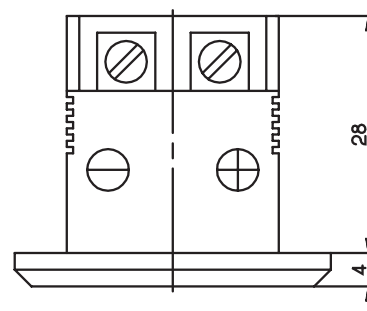

Standard socket, plastic

Fe-Con J	black	00057279 ●
NiCr-Ni K	yellow	00057280 ●
Pt10Rh-Pt S	green	00057281 ●

Note: panel cut-out 13mm x 27mm
panel thickness up to 5.0 mm.

● available from stock

909726

Item 3