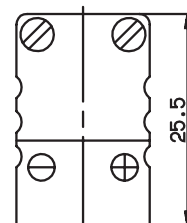

Miniature coupling, plastic

Fe-Con J	black	00057286 ●
NiCr-Ni K	yellow	00057287 ●
Pt10Rh-Pt S	green	00057288 ●