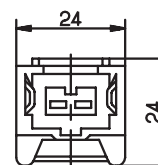

Note: mineral-insulated resistance thermometers, see Data Sheet 90.2221

● available from stock

909726

Item 5

LEMOSA coupling for temperatures from -60 to +260 °C

Diameter D in mm	Length L in mm	Part no.
LEMOSA coupling 2-pin, size 0 for cable diameters up to 4.2 mm		
9	35.0	00044806 ●
LEMOSA coupling 4-pin, size 0 for cable diameters up to 4.8 mm		
9	35.0	00326987 ●
LEMOSA coupling 4-pin, size II for cable diameters up to 6.7 mm		
15	52.5	00058087 ●

Coupling for screw-in resistance thermometers

JUMO VIBROtemp Type 902004/10

Length L in mm	Temperature in °C	Part no.
Coupling, 4-part		
53	-20 to +80	00201426 ●
Coupling, 6-part, sealed to IP65		
80	-50 to +140	00089930 ●