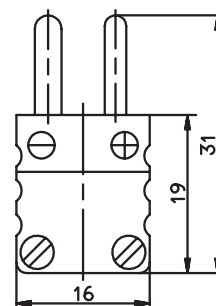

Miniature plug, plastic

Fe-Con J	black	00057283 ●
NiCr-Ni K	yellow	00057284 ●
Pt10Rh-Pt S	green	00057285 ●

● available from stock

909726

Item 2

Standard sockets for front panel with mounting plate for temperatures from -60 to +200°C

Thermocouple	Color to ANSI	Part no.