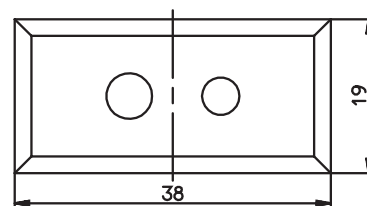

Thermocouple	Color to ANSI	Part no.
--------------	---------------	----------

Standard socket, plastic

Fe-Con J	black	00057279 ●
NiCr-Ni K	yellow	00057280 ●
Pt10Rh-Pt S	green	00057281 ●

Note: panel cut-out 13mm x 27mm
 panel thickness up to 5.0 mm.