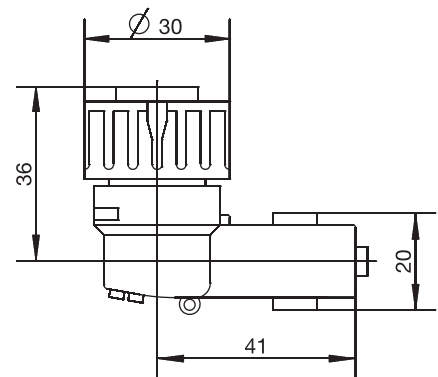

Coupling for screw-in resistance thermometers

JUMO VIBROtemp Type 902004/15, IP67 / IP69K

	Temperature in °C	Part No.
Coupling, 6-part, sealed, IP67 / IP69K	-40 to +130	00439715 ●

Note: screw-in resistance thermometers, see Data Sheet 90.2004.