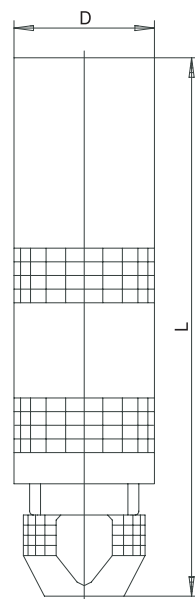

LEMOSA connectors for temperatures from -60 to +260 °C

Diameter D in mm	Length L in mm	Part no.
LEMOSA plug 2-pin, size 0 for cable diameters up to 4.2 mm		
9	34.5	00049838 ●
LEMOSA plug 4-pin, size 0 for cable diameters up to 4.2 mm		
9	34.5	00049879 ●
LEMOSA plug 2-pin, size II for cable diameters up to 5.2 mm		
15	50.0	00049836 ●
LEMOSA plug 4-pin, size II for cable diameters up to 5.2 mm		
15	50.0	00049837 ●

Note: mineral-insulated resistance thermometers, see Data Sheet 90.2221

● available from stock

909726

Item 5

LEMOSA coupling for temperatures from -60 to +260 °C

Diameter D in mm	Length L in mm	Part no.
LEMOSA coupling 2-pin, size 0 for cable diameters up to 4.2 mm		
9	35.0	00044806 ●
LEMOSA coupling 4-pin, size 0 for cable diameters up to 4.8 mm		
9	35.0	00326987 ●
LEMOSA coupling 4-pin, size II for cable diameters up to 6.7 mm		
15	52.5	00058087 ●