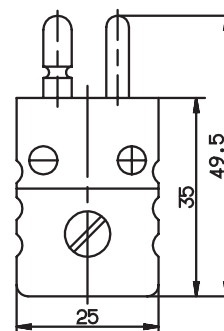

Standard connectors (free from thermal emf) for temperatures from -60 to +200°C

Thermocouple	Color to ANSI	Part no.
Standard coupling, plastic		
Fe-Con J	black	00049880 ●
NiCr-Ni K	yellow	00049881 ●
Pt10Rh-Pt S	green	00057278 ●
Standard connector, plastic		
Fe-Con J	black	00044255 ●
NiCr-Ni K	yellow	00044256 ●
Pt10Rh-Pt S	green	00057277 ●