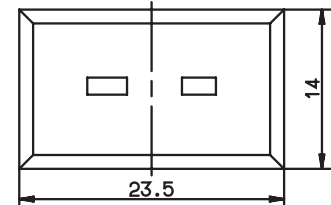

Note: panel cut-out 8.5 mm x 17 mm
panel thickness up to 5.5 mm

● available from stock

909726

Item 4