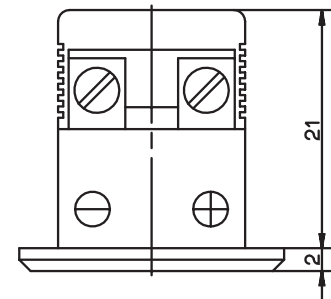

JUMO GmbH & Co. KG
Delivery address: Mackenrodtstraße 14,
36039 Fulda, Germany
Postal address: 36035 Fulda, Germany
Phone: +49 661 6003-0
Fax: +49 661 6003-607
e-mail: mail@jumo.net
Internet: www.jumo.net

JUMO Instrument Co. Ltd.
JUMO House
Temple Bank, Riverway
Harlow, Essex CM 20 2TT, UK
Phone: +44 1279 635533
Fax: +44 1279 635262
e-mail: sales@jumo.co.uk
Internet: www.jumo.co.uk

JUMO Process Control, Inc.
8 Technology Boulevard
Canastota, NY 13031, USA
Phone: 315-697-JUMO
1-800-554-JUMO
Fax: 315-697-5867
e-mail: info@jumo.us
Internet: www.jumo.us

Miniature socket for front panel with mounting plate for temperatures from -60 to +200 °C

Thermocouple	Color to ANSI	Part no.
Miniature socket, plastic		
Fe-Con J	black	00057289 ●
NiCr-Ni K	yellow	00057290 ●
Pt10Rh-Pt S	green	00057291 ●

Note: panel cut-out 8.5 mm x 17 mm
panel thickness up to 5.5 mm

● available from stock

909726

Item 4