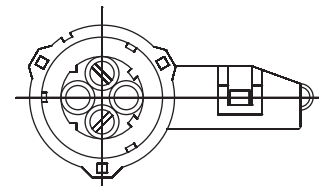

Coupling for screw-in resistance thermometers

JUMO VIBROtemp Type 902004/15, IP67 / IP69K

	Temperature in °C	Part No.
Coupling, 6-part, sealed, IP67 / IP69K	-40 to +130	00439715 ●

Note: screw-in resistance thermometers, see Data Sheet 90.2004.