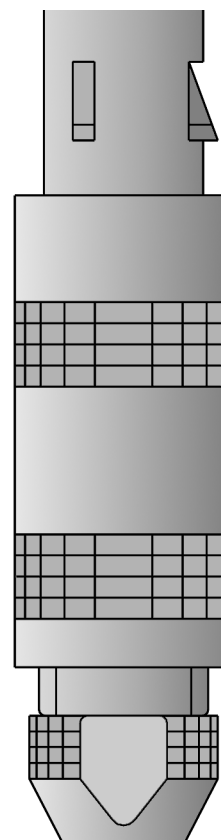

Connectors

- for temperatures from -60 to +260°C
- problem-free replacement with fixed cables
- quick connection of test instruments

Connectors for thermocouples (pages 1 to 3)

The connection between thermocouple and compensating cable is free from thermal emf if the contacts are made from the same material as the thermocouple.

Connectors for resistance thermometers (pages 4 to 6)

The connection between resistance thermometer and connecting cable must have a low contact resistance to avoid introducing errors into the measurement. This is ensured by gold-plated contacts. The connector incorporates a locking device and is thus protected against shock and vibration.