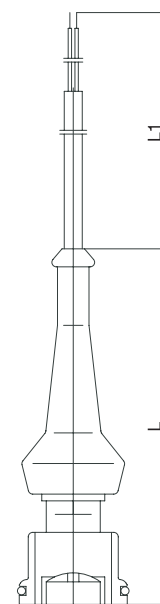

Coupling with silicone-insulated connecting cable for screw-in resistance thermometers JUMO VIBROtemp Type 902004/10, IP65

Length L in mm	L1 in mm	Temperature in °C	Part no.
80	2500	-50 to + 140	00308880 ●

Note: screw-in resistance thermometers, see Data Sheet 90.2004

● available from stock

909726

Item 8