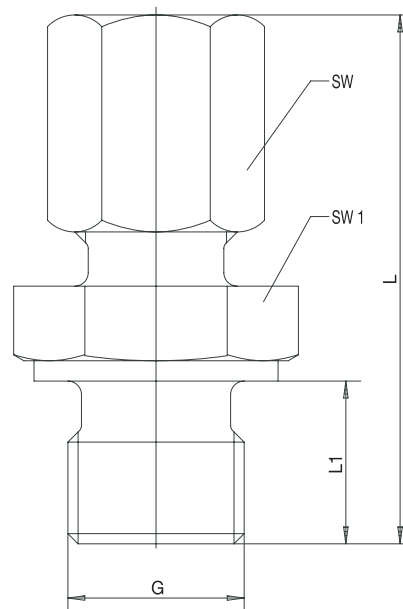

JUMO Instrument Co. Ltd.
JUMO House
Temple Bank, Riverway
Harlow, Essex CM 20 2TT, UK
Phone: +44 1279 635533
Fax: +44 1279 635262
e-mail: sales@jumo.co.uk
Internet: www.jumo.co.uk

JUMO Process Control, Inc.
8 Technology Boulevard
Canastota, NY 13031, USA
Phone: 315-697-JUMO
1-800-554-JUMO
Fax: 315-697-5867
e-mail: info@jumo.us
Internet: www.jumo.us

Pipe fittings

For protection tube dia. in mm	Thread G	Wrench size		Length		Part no.
		SW	SW1 in mm	L	L1 in mm	

Pipe fittings in steel with PTFE clamping ring for temperatures up to 260°C

1.0	M 8 x 1	10	12	29	8	00049700 ●
1.5	M 8 x 1	10	12	29	8	00049701 ●
2.0	M 8 x 1	12	12	25	8	00049702 ●
3.0	M 8 x 1	12	12	25	8	00049703 ●
4.5	M 8 x 1	10	12	29	8	00049704 ●
6.0	1/4"	14	19	39	12	00049705 ●

Pipe fittings in stainless steel X 6 CrNiMoTi 17 12 2, Material Ref. 1.4571 with PTFE clamping ring for temperatures up to 260°C

1.0	M 8 x 1	8	12	24	8	00049706 ●
1.5	M 8 x 1	10	12	29	8	00049707 ●
2.0	M 8 x 1	8	12	25	8	00049708 ●
3.0	M 8 x 1	10	14	28	8	00049709 ●
4.5	M 8 x 1	10	12	29	8	00049710 ●
6.0	1/4"	19	14	41	12	00049711 ●

Pipe fittings in stainless steel X 6 CrNiMoTi 17 12 2, Material Ref. 1.4571 with st. steel clamping ring for temperatures up to 600°C

1.5	M 8 x 1	8	12	23.5	8	00080809 ●
3.0	M 8 x 1	10	14	27	8	00080810 ●
6.0	1/4"	14	19	40	12	00080811 ●
6.0	1/2"	14	27	44	14	00305445 ●
12.0	1/2"	22	27	46	14	00312448 ●
15.0	1/2"	27	27	42	14	00048311 ●

Pipe fittings in steel with steel clamping ring for temperatures up to 500°C

6.0	3/8"	14	22	40	10	00057945 ●
6.0	1/2"	12	27	40	12	00340227 ●