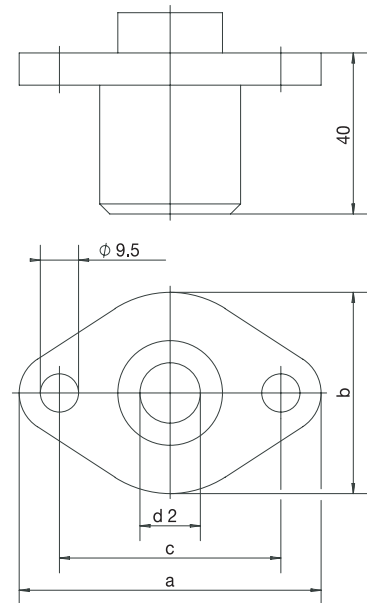

JUMO GmbH & Co. KG
Delivery address: Mackenrodtstraße 14,
36039 Fulda, Germany
Postal address: 36035 Fulda, Germany
Phone: +49 661 6003-0
Fax: +49 661 6003-607
e-mail: mail@jumo.net
Internet: www.jumo.net

JUMO Instrument Co. Ltd.
JUMO House
Temple Bank, Riverway
Harlow, Essex CM 20 2TT, UK
Phone: +44 1279 635533
Fax: +44 1279 635262
e-mail: sales@jumo.co.uk
Internet: www.jumo.co.uk

JUMO Process Control, Inc.
8 Technology Boulevard
Canastota, NY 13031, USA
Phone: 315-697-JUMO
1-800-554-JUMO
Fax: 315-697-5867
e-mail: info@jumo.us
Internet: www.jumo.us

Backing flanges for stop flanges to DIN 43 734

For protection tube dia. in mm	Dimensions in mm				Part no.
	a	b	c	d2	
Backing flanges in cast iron					
15	75	50	55	15	00058371 ●
22	90	65	70	22	00058372 ●
32	90	65	70	32	00058373 ●