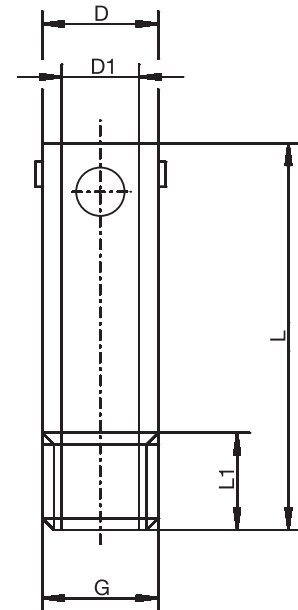

Bayonet sockets SW for push-in resistance thermometers

Thread G	Diameter D in mm	Diameter D1 in mm	Length L in mm	Length L1 in mm	Part no.
Bayonet sockets SW in brass, Mat. Ref. 2.0401.20, nickel-plated					
M 12	12	8.5	30	10	00463477
M 12 x 1	12	8.5	30	10	00449206 ●
M 12 x 1	12	8.5	40	10	00452747 ●
M 14 x 1.5	12	8.5	30	10	00463478
1/4"	12	8.5	30	10	00463480
3/8"	12	8.5	30	10	00441893 ●
M 10 x 1	12	6.5	30	10	00459226 ●
M 12	12	6.5	30	10	00463484
M 12 x 1	12	6.5	30	10	00463486
M 14 x 1.5	12	6.5	30	10	00463488 ●
1/4"	12	6.5	30	10	00463490
3/8"	12	6.5	30	10	00463491
M 12	14	8.5	30	10	00463492
M 12 x 1	14	8.5	30	10	00463493
M 14 x 1.5	14	8.5	30	10	00454811 ●
1/4"	14	8.5	30	10	00463494 ●
3/8"	14	8.5	30	10	00463497

Bayonet sockets RD for push-in resistance thermometers

Thread G in mm	Diameter D in mm	Diameter D1 in mm	Length L in mm	Length L1 in mm	Part no.
Bayonet sockets RD in brass, Mat. Ref. 2.0401.20, nickel-plated					
M 12	12	8.5	20	10	00463422 ●
M 12	12	8.5	30	10	00463423 ●
M 12	12	8.5	40	10	00463445
M 12	12	8.5	50	10	00463446
M 12 x 1	12	8.5	20	10	00451967 ●
M 12 x 1	12	8.5	30	10	00463447
M 12 x 1	12	8.5	40	10	00458580 ●
M 12 x 1	12	8.5	50	10	00450720 ●
M 12 x 1	12	8.5	60	10	00447366 ●
1/4"	12	8.5	30	10	00463449
M 10 x 1	12	6.5	50	10	00463450
M 12 x 1	12	6.5	30	10	00463451
M 12 x 1	12	6.5	40	10	00458576 ●
M 12 x 1	12	6.5	50	10	00463453 ●
M 12	14	8.5	30	10	00463454
M 12	14	8.5	40	10	00463455
M 12	14	8.5	50	10	00463457
M 12 x 1	14	8.5	30	10	00463460
M 12 x 1	14	8.5	40	10	00463464
M 12 x 1	14	8.5	50	10	00451641 ●
M 14 x 1.5	14	8.5	30	10	00463465
M 14 x 1.5	14	8.5	40	10	00463466
M 14 x 1.5	14	8.5	50	10	00463467 ●
1/4"	14	8.5	30	10	00463469
1/4"	14	8.5	40	10	00463470
1/4"	14	8.5	50	10	00463471
M 12 x 1	14	6.5	30	10	00463474
M 12 x 1	14	6.5	40	10	00463475
M 12 x 1	14	6.5	50	10	00463476