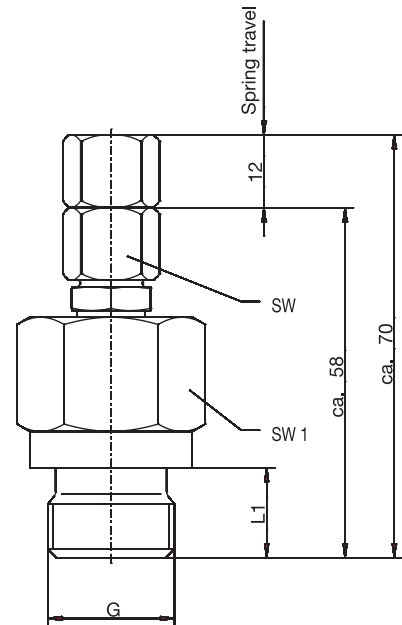

JUMO GmbH & Co. KG
Delivery address: Mackenrodtstraße 14,
36039 Fulda, Germany
Postal address: 36035 Fulda, Germany
Phone: +49 661 6003-0
Fax: +49 661 6003-607
e-mail: mail@jumo.net
Internet: www.jumo.net

JUMO Instrument Co. Ltd.
JUMO House
Temple Bank, Riverway
Harlow, Essex CM 20 2TT, UK
Phone: +44 1279 635533
Fax: +44 1279 635262
e-mail: sales@jumo.co.uk
Internet: www.jumo.co.uk

JUMO Process Control, Inc.
8 Technology Boulevard
Canastota, NY 13031, USA
Phone: 315-697-JUMO
1-800-554-JUMO
Fax: 315-697-5867
e-mail: info@jumo.us
Internet: www.jumo.us

Pipe fittings, spring-loaded

For protection tube dia. in mm	Thread G inch	Wrench size		Length		Part no.
		SW	SW1 mm	L	L1 in mm	

Pipe fittings in stainless steel X8CrNiS18-9, Mat. Ref. 1.4305
with stainless steel clamping ring for temperatures up to 180°C

8.0	1/2"	14	27	58	14	00462809 ●