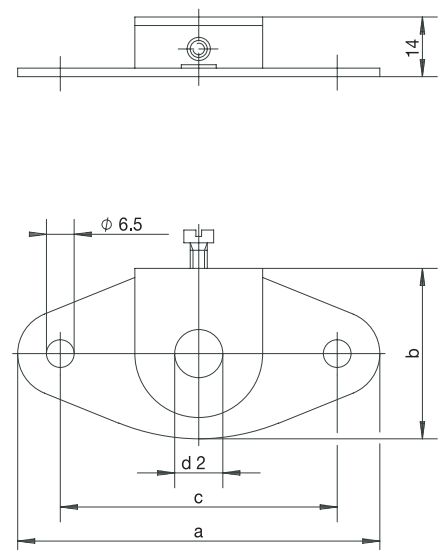

Backing flanges for stop flanges to DIN 43 734

For protection tube dia. in mm	Dimensions in mm				Part no.
	a	b	c	d2	
Backing flanges in cast iron					
15	75	50	55	15	00058371 ●
22	90	65	70	22	00058372 ●
32	90	65	70	32	00058373 ●

● available from stock

909725

Item 5

Plate flanges

For protection tube dia. in mm	Dimensions in mm				Part no.
	a	b	c	d2	
Plate flanges in galvanized steel					
6	85	40	65	6.3	00065062 ●
8	85	40	65	8.3	00068165 ●
10	85	40	65	10.3	00084190 ●
11	85	40	65	11.3	00038513 ●