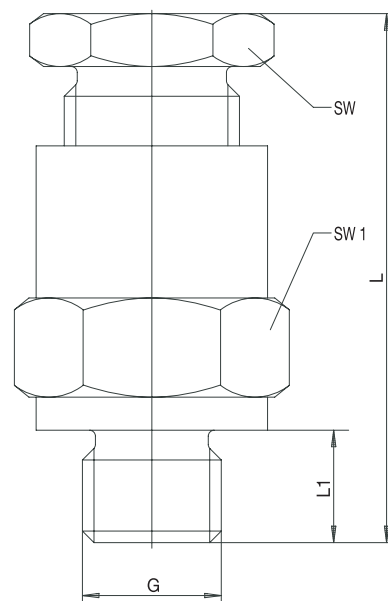

Pipe fittings in steel with asbestos-free stuffing gland

15	1/2"	32	36	80	17	00018468 ●
15	3/4"	36	41	90	19	00018467 ●
22	1"	41	46	95	20	00018469 ●