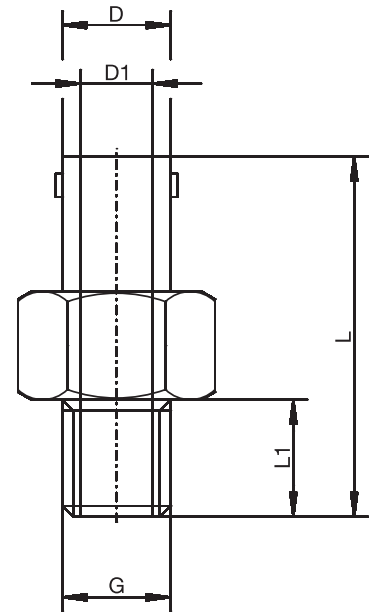

Pipe fittings

For protection tube dia. in mm	Thread G	Wrench size		Length		Part no.
		SW	SW1 in mm	L	L1 in mm	

Pipe fittings in steel with PTFE clamping ring for temperatures up to 260°C

1.0	M 8 x 1	10	12	29	8	00049700 ●
1.5	M 8 x 1	10	12	29	8	00049701 ●
2.0	M 8 x 1	12	12	25	8	00049702 ●
3.0	M 8 x 1	12	12	25	8	00049703 ●
4.5	M 8 x 1	10	12	29	8	00049704 ●
6.0	1/4"	14	19	39	12	00049705 ●

● available from stock

909725

Item 5

Plate flanges

For protection tube dia. in mm	Dimensions in mm				Part no.
	a	b	c	d2	
Plate flanges in galvanized steel					
6	85	40	65	6.3	00065062 ●
8	85	40	65	8.3	00068165 ●
10	85	40	65	10.3	00084190 ●
11	85	40	65	11.3	00038513 ●

Bayonet sockets SW for push-in resistance thermometers

Thread G	Diameter D in mm	Diameter D1 in mm	Length L in mm	Length L1 in mm	Part no.
Bayonet sockets SW in brass, Mat. Ref. 2.0401.20, nickel-plated					
M 12	12	8.5	30	10	00463477
M 12 x 1	12	8.5	30	10	00449206 ●
M 12 x 1	12	8.5	40	10	00452747 ●
M 14 x 1.5	12	8.5	30	10	00463478
1/4"	12	8.5	30	10	00463480
3/8"	12	8.5	30	10	00441893 ●
M 10 x 1	12	6.5	30	10	00459226 ●
M 12	12	6.5	30	10	00463484
M 12 x 1	12	6.5	30	10	00463486
M 14 x 1.5	12	6.5	30	10	00463488 ●
1/4"	12	6.5	30	10	00463490
3/8"	12	6.5	30	10	00463491
M 12	14	8.5	30	10	00463492
M 12 x 1	14	8.5	30	10	00463493
M 14 x 1.5	14	8.5	30	10	00454811 ●
1/4"	14	8.5	30	10	00463494 ●
3/8"	14	8.5	30	10	00463497