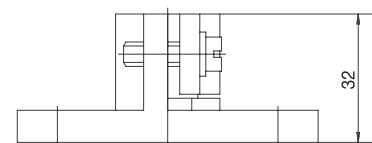

Stop flanges to DIN 43 734

For protection tube dia. in mm	Dimensions in mm				Part no.
	a	b	c	d2	

Stop flanges in cast iron

15	75	50	55	16	00005784 ●
22	90	65	70	23	00005785 ●
32	90	65	70	33	00014955 ●