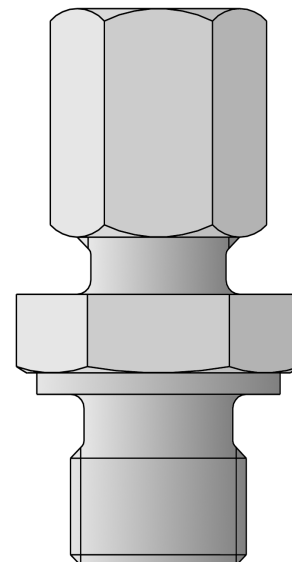

Pipe fittings and flanges, sockets for bayonet locks

- for temperatures up to 600°C
- for different fitting lengths
- simple installation and replacement
- pressure-tight sealing

Pipe fittings

The essential advantage of pipe fittings is the variable fitting length and the simple dismantling of the temperature probe. Versions in different materials are available, with threads that can be combined with a variety of protection tube diameters. They are used for protection tubes to DIN 43 763 (pipe fittings with stuffing gland) in oven construction, as well as for installing mineral-insulated resistance thermometers and thermocouples.

Sockets for bayonet locks

The sockets are used for installing push-in resistance thermometers / thermocouples. They are available in the diameters 12.2, 14.5, 15.2 and 16.2 mm.

Flanges

Stop flanges can be supplied in different materials. By using a backing flange, the measurement location can be sealed up to 1 bar. They are suitable as an alternative to pipe fittings for the same applications.

Note: please state sales no. as per price sheet 90.9725 when ordering!

Pipe fittings for protection tubes to DIN 43 763

For protection tube dia. in mm	Thread G	Wrench size		Length		Part no.
		SW	SW1 in mm	L	L1 in mm	

Pipe fittings

For protection tube dia. in mm	Thread G	Wrench size		Length		Part no.
		SW	SW1 in mm	L	L1 in mm	

Pipe fittings in steel with PTFE clamping ring for temperatures up to 260°C

1.0	M 8 x 1	10	12	29	8	00049700 ●
1.5	M 8 x 1	10	12	29	8	00049701 ●
2.0	M 8 x 1	12	12	25	8	00049702 ●
3.0	M 8 x 1	12	12	25	8	00049703 ●
4.5	M 8 x 1	10	12	29	8	00049704 ●
6.0	1/4"	14	19	39	12	00049705 ●