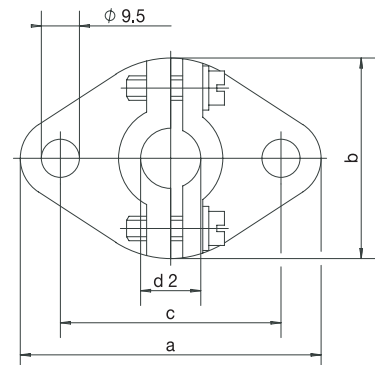

Stop flanges to DIN 43 734

For protection tube dia. in mm	Dimensions in mm				Part no.
	a	b	c	d2	

Stop flanges in cast iron

15	75	50	55	16	00005784 ●
22	90	65	70	23	00005785 ●
32	90	65	70	33	00014955 ●