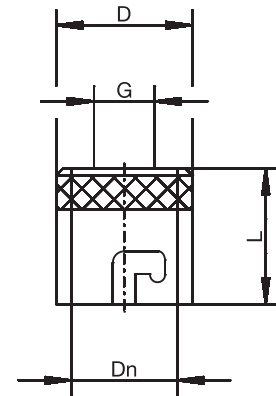

8 Technology Boulevard
Canastota, NY 13031, USA
Phone: 315-697-JUMO
1-800-554-JUMO
Fax: 315-697-5867
e-mail: info@jumo.us
Internet: www.jumo.us

Bayonet locks for push-in resistance thermometers

Thread G in mm	Diameter D in mm	Length L in mm	Bayonet Dn in mm	Part no.
Bayonet locks in brass, Mat. Ref. 2.0401.20, nickel-plated				
5.4	15	18	12.2	00441183 ●
5.4	18	18	14.5	00441186 ●
5.4	18	18	15.2	00443446 ●
7.0	15	18	12.2	00441188 ●
7.0	15	18	14.5	00441198 ●
7.0	15	18	15.2	00443448 ●