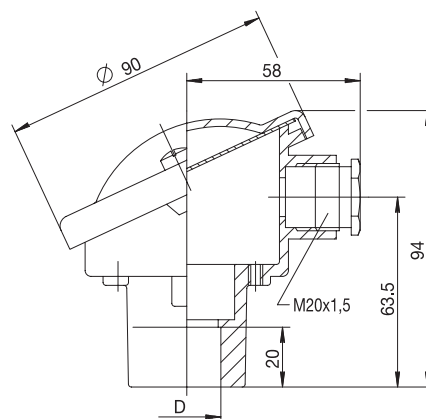

Terminal heads and blocks

- for thermocouples and resistance thermometers
- terminal heads in different materials
- Protection IP65 max.
- versions for lead sealing

Terminal heads (pages 1 to 4)

DIN 43 729 specifies the terminal head forms A and B, which differ in size and also slightly in shape. The nominal diameter of the bore to take the protection tube is 22mm or 32mm for Form A, and 15mm or thread M 24x1.5 for Form B.

Terminal heads to DIN 43 729, Form A IP54 protection

Diameter D in mm	Temperature in °C	Part no.
Terminal head Form A 22 aluminium die-casting		
22.8	-40 to +100	00387685 ●
Terminal head Form A 32		
32.5	-40 to +100	00387688 ●