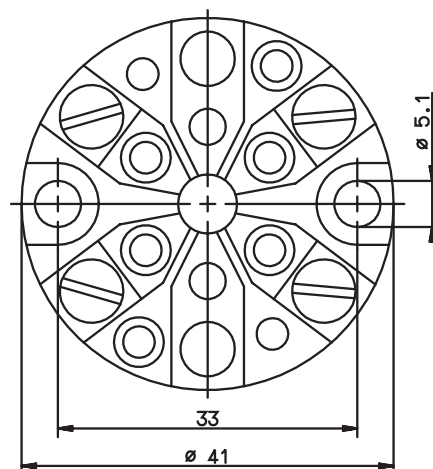

Terminal block for resistance thermometers

2	00015888 ●
4	00015900 ●
6	00047370 ●

Note: screws and seals on request

● available from stock

909722

Item 9