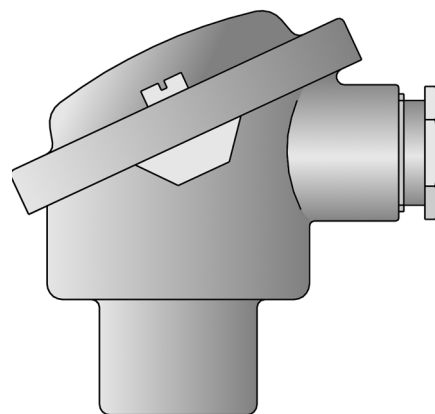

JUMO Instrument Co. Ltd.
JUMO House
Temple Bank, Riverway
Harlow, Essex CM 20 2TT, UK
Phone: +44 1279 635533
Fax: +44 1279 635262
e-mail: sales@jumo.co.uk
Internet: www.jumo.co.uk

JUMO PROCESS CONTROL INC.
885 Fox Chase, Suite 103
Coatesville PA 19320, USA
Phone: 610-380-8002
1-800-554-JUMO
Fax: 610-380-8009
e-mail: info@JumoUSA.com
Internet: www.JumoUSA.com

Terminal heads and blocks

- for thermocouples and resistance thermometers
- terminal heads in different materials
- Protection IP65 max.
- versions for lead sealing

Terminal heads (pages 1 to 4)

DIN 43 729 specifies the terminal head forms A and B, which differ in size and also slightly in shape. The nominal diameter of the bore to take the protection tube is 22mm or 32mm for Form A, and 15mm or thread M 24x1.5 for Form B.

Either aluminium or plastic is used according to the application. Terminal head form B as per DIN is more widely used. The additional forms J, JK, BBK and BUZ are derived from the DIN form to meet particular requirements. These forms (except JK) are suitable for installing a 2-wire transmitter. Form JK already incorporates terminals.

Terminal blocks (pages 5 and 6)

Suitable terminal blocks with two, four or six connections are available for the different terminal heads.

Note: please state sales no. as per price sheet 90.9722 when ordering!