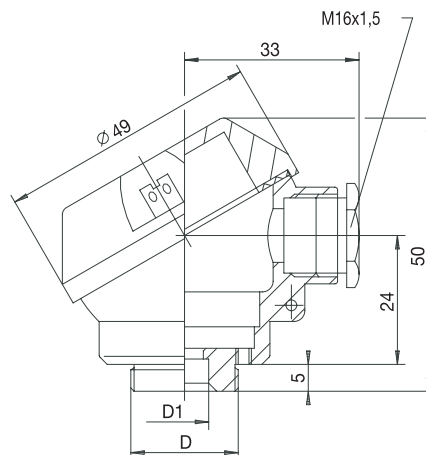

Terminal head Form B M 24x1.5

M 24x1.5 -40 to +100 00387711 ●

Note: versions up to 200°C on request.

● available from stock

909722

Item 2

Terminal head similar to DIN 43 729, Form B IP65 protection

Diameter D	Temperature in °C	Part no.
---------------	----------------------	----------

M 20x0.75	9	-40 to +100	00387708 ●
20	M 10x1	-40 to +100	00387710 ●

Note: versions up to 200°C on request

● available from stock

909722

Item 4

Terminal head similar to DIN 43 729, Form B IP54 protection

Diameter D	Temperature in °C	Part no.
---------------	----------------------	----------