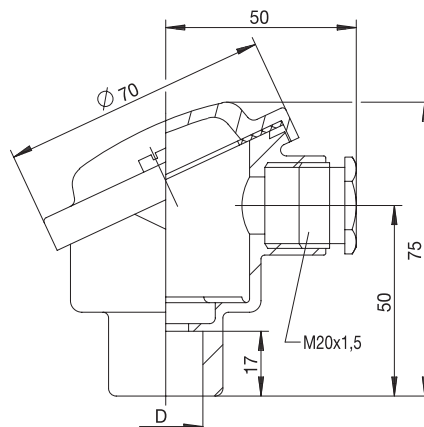

Terminal heads and blocks

- for thermocouples and resistance thermometers
- terminal heads in different materials
- Protection IP65 max.
- versions for lead sealing

Terminal heads (pages 1 to 4)

DIN 43 729 specifies the terminal head forms A and B, which differ in size and also slightly in shape. The nominal diameter of the bore to take the protection tube is 22mm or 32mm for Form A, and 15mm or thread M 24x1.5 for Form B.

Terminal heads to DIN 43 729, Form B IP54 protection

Diameter D	Temperature in °C	Part no.
---------------	----------------------	----------

Terminal head Form B 15 aluminium die-casting

15.8 -40 to +100 00387712 ●

Terminal head Form B M 24x1.5

M 24x1.5 -40 to +100 00387711 ●

Note: versions up to 200°C on request.

● available from stock

909722

Item 2

Terminal head similar to DIN 43 729, Form B IP65 protection

Diameter D	Temperature in °C	Part no.
---------------	----------------------	----------

M 20x0.75	9	-40 to +100	00387708 ●
20	M 10x1	-40 to +100	00387710 ●

Note: versions up to 200°C on request

● available from stock

909722

Item 4

Terminal head similar to DIN 43 729, Form B IP54 protection

Diameter D	Temperature in °C	Part no.
---------------	----------------------	----------