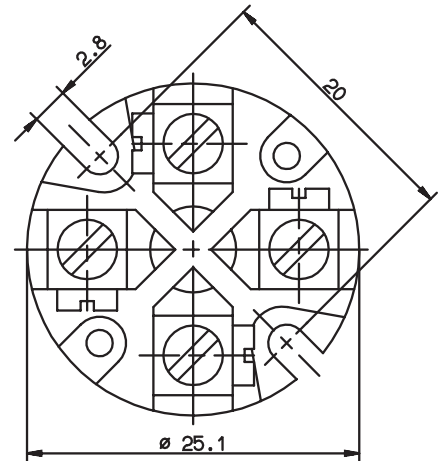

JUMO GmbH & Co. KG

Delivery address: Mackenrodtstraße 14,
36039 Fulda, Germany
Postal address: 36035 Fulda, Germany
Phone: +49 661 6003-0
Fax: +49 661 6003-607
e-mail: mail@jumo.net
Internet: www.jumo.net

JUMO Instrument Co. Ltd.

JUMO House
Temple Bank, Riverway
Harlow, Essex CM 20 2TT, UK
Phone: +44 1279 635533
Fax: +44 1279 635262
e-mail: sales@jumo.co.uk
Internet: www.jumo.co.uk

JUMO PROCESS CONTROL INC.

885 Fox Chase, Suite 103
Coatesville PA 19320, USA
Phone: 610-380-8002
1-800-554-JUMO
Fax: 610-380-8009
e-mail: info@JumoUSA.com
Internet: www.JumoUSA.com

Terminal blocks for terminal heads Form J

Number of terminals	Part no.
2	00030677 ●
4	00031838 ●

Terminal blocks for thermocouples and resistance thermometers

Note: screws and seals on request

● available from stock

909722

Item 10