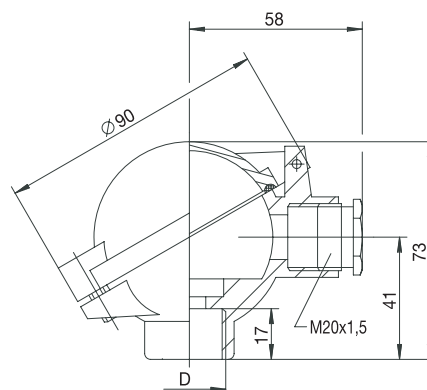

Terminal head Form BUZ M 24x1.5 aluminium die-casting

M 24x1.5 -40 to +100 00387706 ●

● available from stock

909722

Item 3