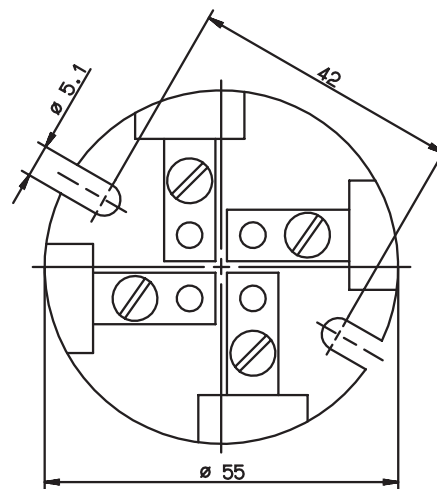

JUMO GmbH & Co. KG
Delivery address: Mackenrodtstraße 14,
36039 Fulda, Germany
Postal address: 36035 Fulda, Germany
Phone: +49 661 6003-0
Fax: +49 661 6003-607
e-mail: mail@jumo.net
Internet: www.jumo.net

JUMO Instrument Co. Ltd.
JUMO House
Temple Bank, Riverway
Harlow, Essex CM 20 2TT, UK
Phone: +44 1279 635533
Fax: +44 1279 635262
e-mail: sales@jumo.co.uk
Internet: www.jumo.co.uk

JUMO PROCESS CONTROL INC.
885 Fox Chase, Suite 103
Coatesville PA 19320, USA
Phone: 610-380-8002
1-800-554-JUMO
Fax: 610-380-8009
e-mail: info@JumoUSA.com
Internet: www.JumoUSA.com

Terminal blocks with screws and seal for terminal heads Form A

Number of terminals	Thermocouple	Part no.

Terminal blocks for thermocouples

2	base metal	00014391 ●
4	base metal	00017043 ●
4	noble metal	00020749 ●

● available from stock

909722

Item 8

Terminal blocks for terminal heads Form B, BBK, BUZ and BUZH

Number of terminals	Part no.

Terminal block for thermocouples

2	00015899 ●
4	00021673 ●
6	00015901 ●