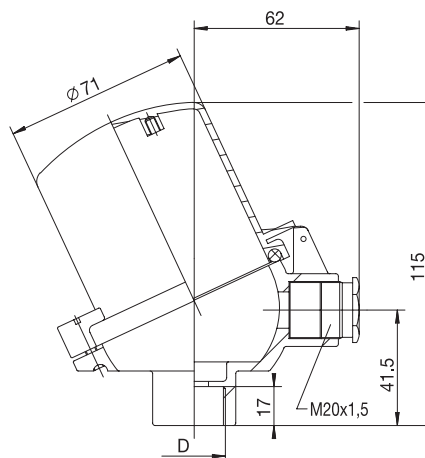

Terminal head Form BUZH aluminium die-casting with screw cover

M 24x1.5	-40 to +100	00387717 ●

● available from stock

909722

Item 7