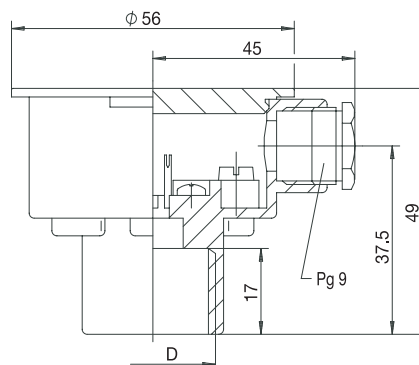

Terminal heads suitable for lead sealing, JUMO version, Form JK IP53 protection

Diameter D	Number of connections	Temperature in °C	Part no.
---------------	--------------------------	----------------------	----------

M 24x1.5	2	-50 to +160	00048287 ●
M 24x1.5	4	-50 to +160	00048286 ●
M 24x1.5	6	-50 to +160	00048288 ●

● available from stock

909722

Item 6

Terminal head, Form BUZH IP65 protection

Diameter D	Temperature in °C	Part no.
---------------	----------------------	----------