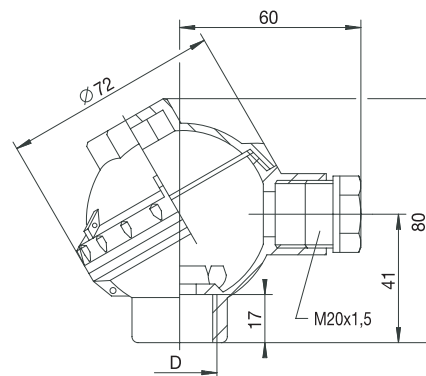

Terminal head Form BBK M 24x1.5 PPO plastic

M 24x1.5	-30 to +130	00387689 ●

● available from stock

909722

Item 5