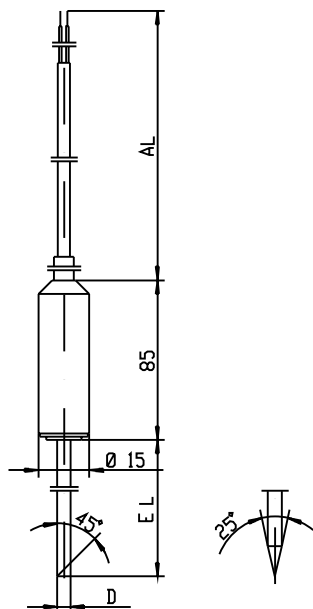

Type 902305/37
Type 902305/38

JUMO GmbH & Co. KG
Delivery address: Mackenrodtstraße 14,
36039 Fulda, Germany
Postal address: 36035 Fulda, Germany
Phone: +49 661 6003-0
Fax: +49 661 6003-607
e-mail: mail@jumo.net
Internet: www.jumo.net

JUMO Instrument Co. Ltd.
JUMO House
Temple Bank, Riverway
Harlow, Essex CM 20 2TT, UK
Phone: +44 1279 635533
Fax: +44 1279 635262
e-mail: sales@jumo.co.uk
Internet: www.jumo.co.uk

JUMO Process Control, Inc.
8 Technology Boulevard
Canastota, NY 13031, USA
Phone: 315-697-JUMO
1-800-554-JUMO
Fax: 315-697-5867
e-mail: info@jumo.us
Internet: www.jumo.us

Type 902305/63