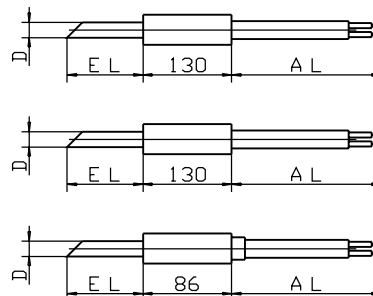

Order details: Insertion resistance thermometers

(1) Basic version

	902305/22	Insertion resistance thermometer with silicone handle 10 mm dia. and silicone cable		
	902305/23	Insertion resistance thermometer with silicone handle 10 mm dia. and PTFE cable		
	902305/33	Insertion resistance thermometer with PTFE handle 12 mm dia. and PTFE cable		
	(2) Operating temperature in °C			
x	x	x	380	-50 to +200°C
			386	-50 to +260°C
	(3) Measuring insert			
x	x	x	1001	1 x Pt100 in 3-wire circuit
x	x	x	1003	1 x Pt100 in 2-wire circuit
x	x	x	1011	1 x Pt100 in 4-wire circuit
x	x	x	2001	2 x Pt100 in 3-wire circuit
x	x	x	2003	2 x Pt100 in 2-wire circuit
	(4) Tolerance class to EN 60 751			
x	x	x	1	Class B (standard)
x	x	x	2	Class A
	(5) Protection tube diameter D in mm			
x	x	x	4	4mm
x	x	x	4.5	4.5mm (only with 2 x Pt100 in 3-wire circuit)
	(6) Fitting length EL in mm			
x	x	x	100	100mm
x	x	x	150	150mm
x	x	x	200	200mm
	(7) Insertion tip			
x	x	x	2	concentric, angled at 25°
x	x	x	3	oblique, angled at 45°
	(8) Connecting cable end			
x	x	x	03	bare cable ends
x	x	x	11	ferrules to DIN 46 228 Part 4 (standard)
x	x	x	13	receptacle 6.3 to DIN 46 247
x	x	x	80	multipole connector (please specify type in plain text)
	(9) Connecting cable length AL in mm (500 ≤ AL ≤ 500000)			
x	x	x	4000	4000mm (standard)
x	x	x	...	please specify in plain text (500mm steps)
	(10) Extra codes			
x	x	x	000	no extra code
x	x	x	317	shielded connecting cable