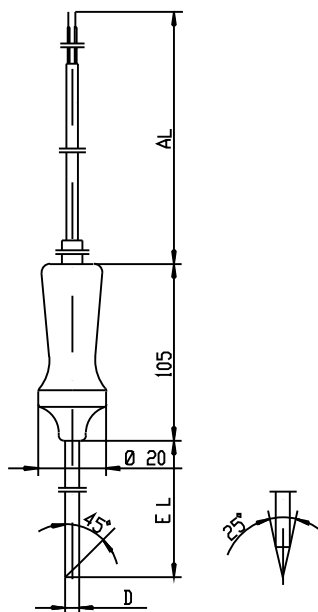

Type 902305/23

Type 902305/43