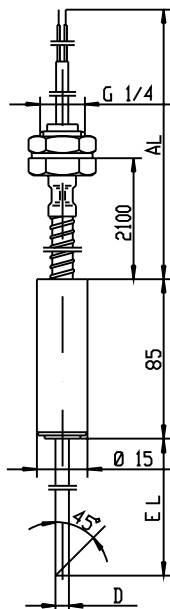

Type 902305/43

Type 902305/74