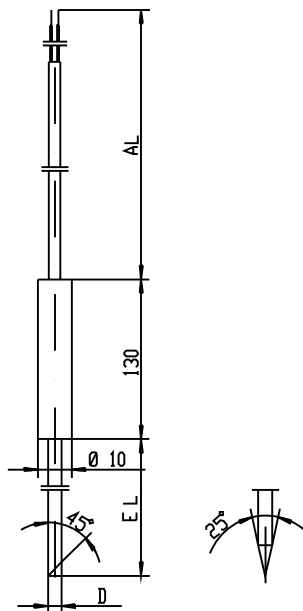

JUMO GmbH & Co. KG
Delivery address: Mackenrodtstraße 14,
36039 Fulda, Germany
Postal address: 36035 Fulda, Germany
Phone: +49 661 6003-0
Fax: +49 661 6003-607
e-mail: mail@jumo.net
Internet: www.jumo.net

JUMO Instrument Co. Ltd.
JUMO House
Temple Bank, Riverway
Harlow, Essex CM 20 2TT, UK
Phone: +44 1279 635533
Fax: +44 1279 635262
e-mail: sales@jumo.co.uk
Internet: www.jumo.co.uk

JUMO Process Control, Inc.
8 Technology Boulevard
Canastota, NY 13031, USA
Phone: 315-697-JUMO
1-800-554-JUMO
Fax: 315-697-5867
e-mail: info@jumo.us
Internet: www.jumo.us

Dimensions

Type 902305/22