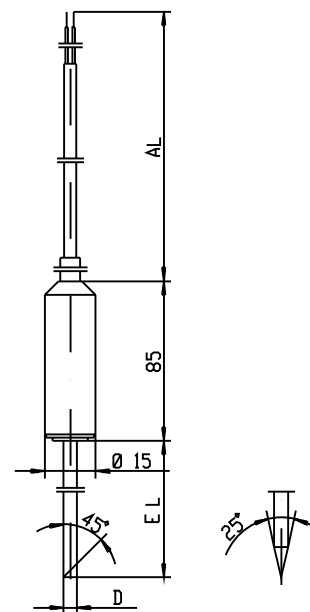

Type 902305/33

Type 902305/52