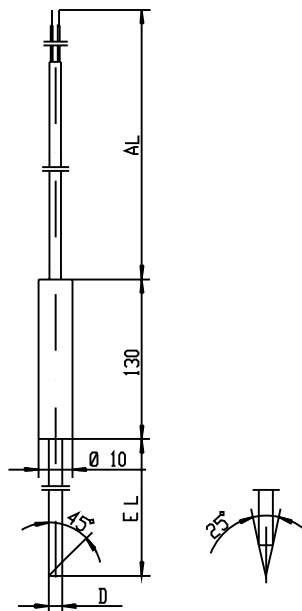

Type 902305/23