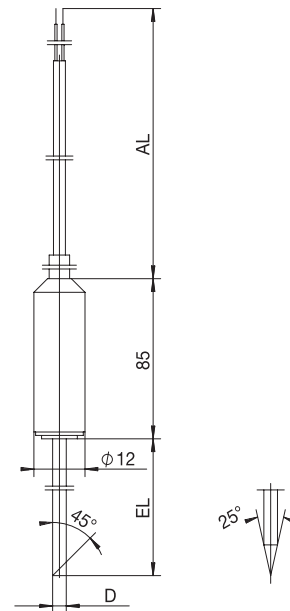

Type 902305/33