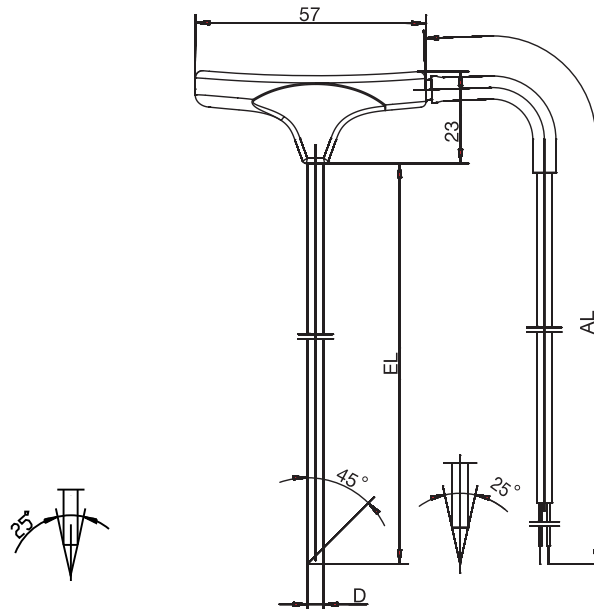

Type 902305/82
Type 902305/83