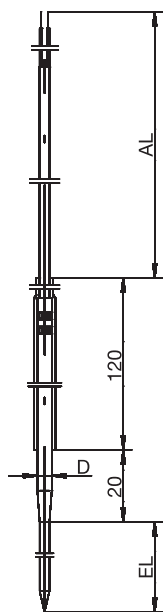

Type 902305/22

Type 902305/37
Type 902305/38