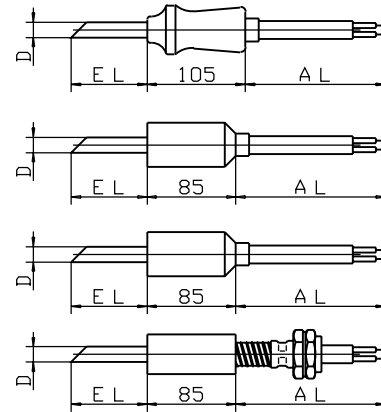

Order details: Insertion resistance thermometers

(1) Basic version

	902305/43	Insertion resistance thermometer with PPS plastic handle 20mm dia. and PTFE cable
	902305/52	Insertion resistance thermometer with PTFE handle 15mm dia. and silicone cable
	902305/63	Insertion resistance thermometer with PTFE handle 15mm dia. and PTFE cable
	902305/74	Insertion resistance thermometer with PTFE handle 15mm dia. and stainless steel corrugated tube
	(2) Operating temperature in °C	
x	x	380 -50 to +200°C
	x	386 -50 to +260°C
	(3) Measuring insert	
x	x	1001 1 x Pt100 in 3-wire circuit
x	x	1003 1 x Pt100 in 2-wire circuit
x	x	1011 1 x Pt100 in 4-wire circuit
x	x	2001 2 x Pt100 in 3-wire circuit
	x	2003 2 x Pt100 in 2-wire circuit
	(4) Tolerance class to EN 60 751	
x	x	1 Class B (standard)
x	x	2 Class A
	(5) Protection tube diameter D in mm	
	x	3.2 3.2mm dia. (only with 1 x Pt100 in 2-wire circuit)
x	x	4 4mm
	x	4.5 4.5mm (only with 2 x Pt100 in 3-wire circuit)
	(6) Fitting length EL in mm	
x	x	100 100mm
x	x	150 150mm
	x	200 200mm
	(7) Insertion tip	
x	x	2 concentric, angled at 25°
x	x	3 oblique, angled at 45°
	(8) Connecting cable end	
x	x	03 bare cable ends
x	x	11 ferrules to DIN 46 228 Part 4 (standard)
x	x	13 receptacle 6.3 to DIN 46 247
x	x	80 multipole connector (please specify type in plain text)
	(9) Connecting cable length AL in mm (500 ≤ AL ≤ 500000)	
x	x	4000 4000mm (standard)
x	x	... please specify in plain text (500mm steps)
	(10) Extra codes	
x	x	000 no extra code
x	x	317 shielded connecting cable