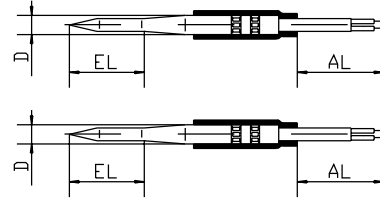

Order details: Insertion resistance thermometers

(1) Basic version

	902305/37	Miniature insertion resistance thermometer with FPM handle 6.5mm dia. and silicone cable
	902305/38	Miniature insertion resistance thermometer with FPM handle 6.5mm dia. and shielded PTFE cable
x	x	(2) Operating temperature in °C 380 -50 to +200°C
	x	(3) Measuring insert 1001 1 x Pt100 in 3-wire circuit
x	x	1003 1 x Pt100 in 2-wire circuit
	x	1011 1 x Pt100 in 4-wire circuit
x	x	(4) Tolerance class to EN 60 751 1 Class B (standard)
x	x	2 Class A
x	x	(5) Protection tube diameter D in mm 4 4mm stepped down to 2.5mm
x	x	(6) Fitting length EL in mm 30 30mm
x	x	50 50mm
x	x	80 80mm
x	x	100 100mm
x	x	(7) Connecting cable end 03 bare cable ends
x	x	11 ferrules to DIN 46 228 Part 4 (standard)
x	x	13 fast-on connector 6.3 to DIN 46 249
x	x	80 multipole connector (please specify type in plain text)
x	x	(8) Connecting cable length AL in mm (500 ≤ AL ≤ 500000) 4000 4000mm (standard)
x	x	... please specify in plain text (500mm steps)