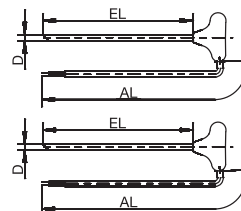

Order details: Insertion resistance thermometers

(1) Basic version

	902305/82	Insertion resistance thermometer with PEEK handle and silicone cable
	902305/83	Insertion resistance thermometer with PEEK handle and PTFE cable
	(2) Operating temperature in °C	
x	380	-50 to +200°C
x	386	-50 to +260°C
	(3) Measuring insert	
x x	1001	1 x Pt100 in 3-wire circuit
x x	1003	1 x Pt100 in 2-wire circuit
x	1011	1 x Pt100 in 4-wire circuit
x	2001	2 x Pt100 in 3-wire circuit (only PTFE cable with diameter D = 4.5mm)
x	2003	2 x Pt100 in 2-wire circuit
	(4) Tolerance class to EN 60 751	
x x	1	Class B (standard)
x x	2	Class A
	(5) Protection tube diameter D in mm	
x	4	4mm dia.
x	4.5	4.5mm
	(6) Fitting length EL in mm	
x x	100	100mm (standard)
x x	150	150mm
	(7) Insertion tip	
x x	2	concentric, angled at 25° (approx.)
x x	3	oblique, angled at 45° (standard)
	(8) Connecting cable end	
x x	03	bare cable ends
x x	11	ferrules to DIN 46 228 Part 4 (standard)
x x	13	receptacle 6.3 to DIN 46 247
x x	80	multipole connector (please specify type in plain text)
	(9) Connecting cable length AL in mm (500 ≤ AL ≤ 500000)	
x x	4000	4000mm (standard)
x x	...	please specify in plain text (500mm steps)
	(10) Extra codes	
x x	000	no extra code
x	317	shielded connecting cable